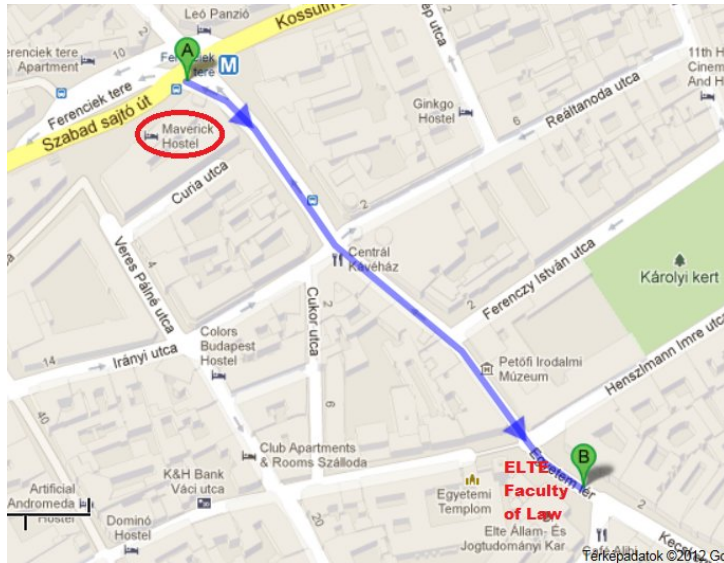

To get to ELTE University Faculty of Law, take tram 47 or 49 (towards Deák Ferenc tér) and get off at Kálvin tér station (2nd station from Hotel Gellert).

2. DANUBIUS HOTEL ASTORIA

http://www.danubiushotels.hu/hu/szallodak/magyarorszag/budapest/danubius_hotel_astoria

http://www.danubiushotels.hu/hu/szallodak/magyarorszag/budapest/hotel_ersebet_city_center/

Address: 11-15. Károlyi Mihály utca, 1053 Budapest, Hungary

GPS Coordinates: N 47°29'47" E 19°3'19"

Reservation phone: +36 1 889 3746

Budapest Hostels

1. Maverick Hostel: It's a five minutes walk from ELTE Uni.

http://www.maverickhostel.com/en/contact_us.php

Address: 2. Ferenciek tere, 1053 Budapest, Hungary

E-mail: reservation@maverickhostel.com

2. Astoria City Hostel: It's a five minutes walk from ELTE Uni.

<http://astoriacityhostel.com/>

Address: 4. Rákóczi út, 1072 Budapest, Hungary

E-mail: staff@astoriacityhostel.com

3. Home Made Hostel: It's a bit further from ELTE Uni. (by taking the tram or the metro, it'll take around fifteen minutes to get to ELTE Uni.).