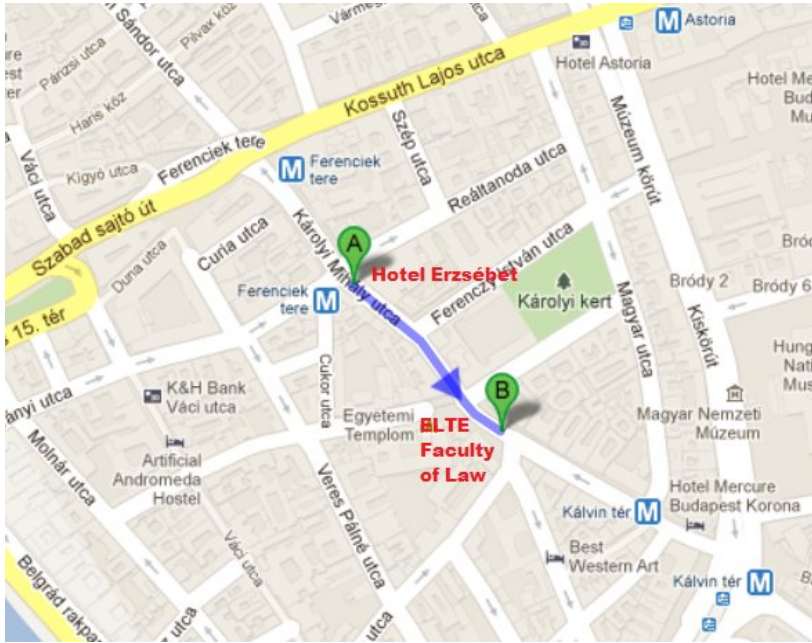

This hotel is a two minutes walk from ELTE University.