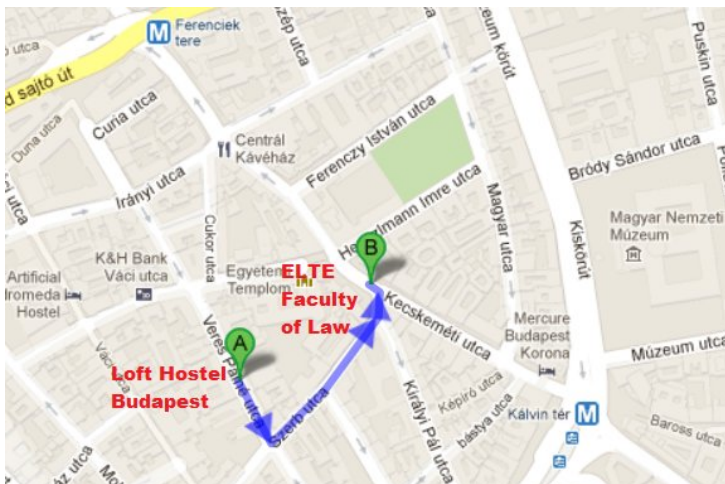

5. Loft Hostel Budapest: It's a five minutes walk from ELTE Uni.
<http://lofthostel.hu/info.htm>

Address: 19. Veres Pálné utca, 1053 Budapest, Hungary
E-mail: info@lofthostel.hu