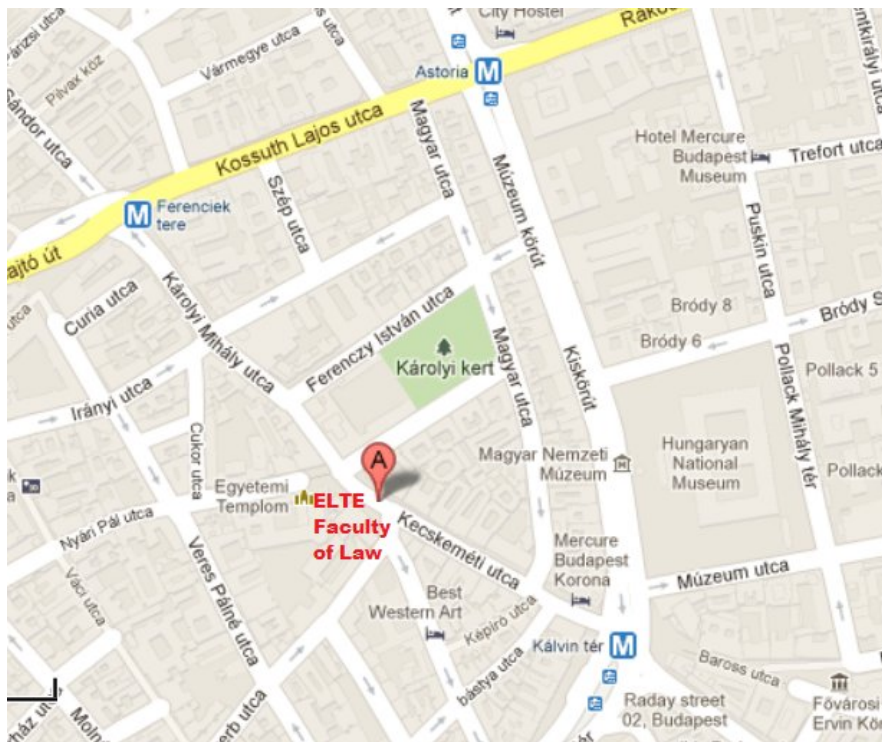

Common Session on Criminal Justice and Critical Criminology – Evergreen Questions of Criminology: Get Smart and/or Get Tough?

29-31. October 2012.

Budapest, Hungary

Location:

ELTE University, Faculty of Law
Budapest, 1-3 Egyetem tér
Room: 'Aula Magna' (1st floor)

1. DANUBIUS HOTEL GELLÉRT

http://www.danubiushotels.com/en/our_hotels/hungary/budapest/danubius_hotel_gellert

Address: 1. Szent Gellért tér, 1111 Budapest, Hungary

GPS Coordinates: N 47°29'2" E 19°3'10"

Reservation phone: +36 1 889 5501

To get to ELTE University Faculty of Law, take tram 47 or 49 (towards Deák Ferenc tér) and get off at Kálvin tér station (2nd station from Hotel Gellert).

2. DANUBIUS HOTEL ASTORIA

http://www.danubiushotels.hu/hu/szallodak/magyarorszag/budapest/danubius_hotel_astoria

Budapest Hostels

1. Maverick Hostel: It's a five minutes walk from ELTE Uni.

http://www.maverickhostel.com/en/contact_us.php

Address: 2. Ferenciek tere, 1053 Budapest, Hungary

E-mail: reservation@maverickhostel.com