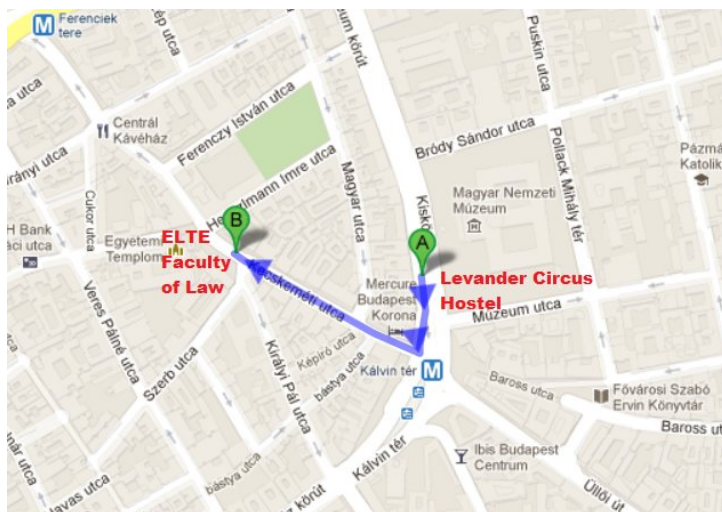

4. Lavender Circus: It's a five minutes walk from ELTE Uni.

<http://www.lavendercircus.com/>

Address: 37 Múzeum Körút, 1054 Budapest, Hungary

E-mail: lavendercircus@yahoo.com