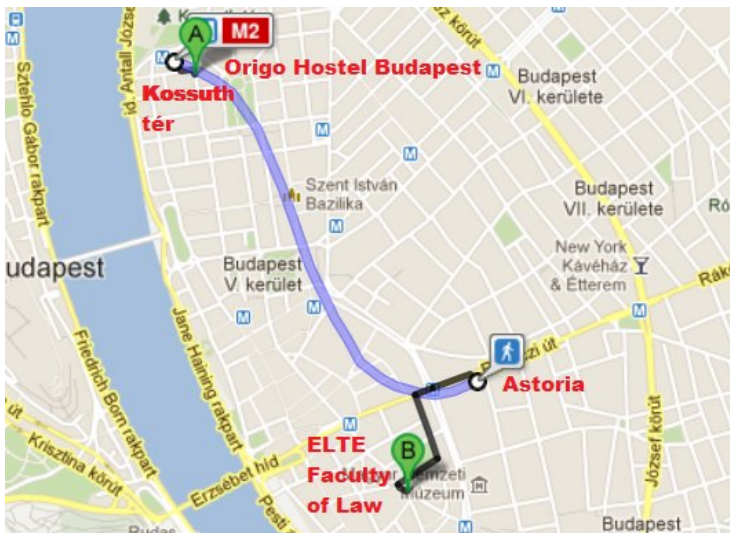

To get to ELTE University Faculty of Law, take tram 47 or 49 (towards Deák Ferenc tér) and get off at Kálvin tér station (2nd station from Hotel Gellert).

2. DANUBIUS HOTEL ASTORIA

http://www.danubiushotels.hu/hu/szallodak/magyarorszag/budapest/danubius_hotel_astoria

2. Astoria City Hostel: It's a five minutes walk from ELTE Uni.

<http://astoriacityhostel.com/>

Address: 4. Rákóczi út, 1072 Budapest, Hungary

E-mail: staff@astoriacityhostel.com

3. Home Made Hostel: It's a bit further from ELTE Uni. (by taking the tram or the metro, it'll take around fifteen minutes to get to ELTE Uni.).

Address: 37 Múzeum Körút, 1054 Budapest, Hungary

E-mail: lavendercircus@yahoo.com

5. Loft Hostel Budapest: It's a five minutes walk from ELTE Uni.
<http://lofthostel.hu/info.htm>

Address: 19. Veres Pálné utca, 1053 Budapest, Hungary
E-mail: info@lofthostel.hu

6. Origo Hostel Budapest: It's also further from ELTE Uni. (by taking the metro, it'll take around fifteen minutes to get to ELTE Uni.).
<http://www.origohostel.com/budapest/hu/>

Address: 34. Nádor utca, 1051 Budapest, Hungary
E-mail: info@origohostel.com