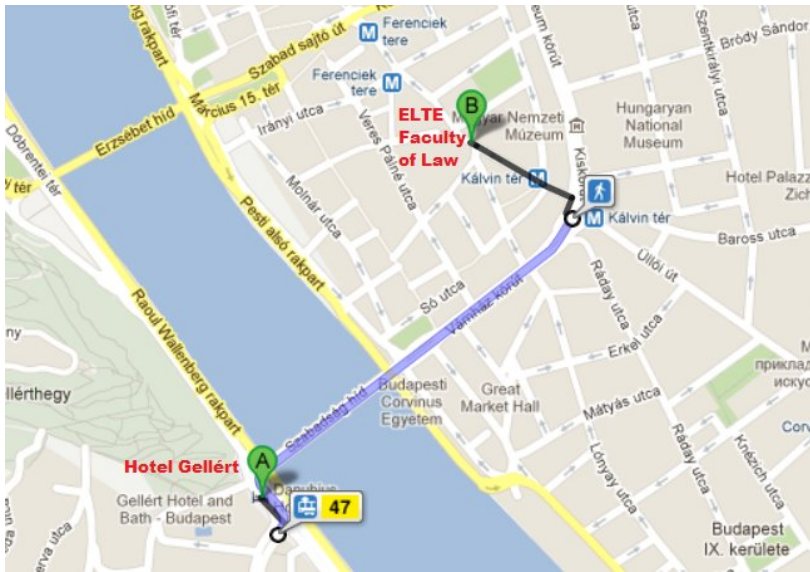

1. DANUBIUS HOTEL GELLÉRT

http://www.danubiushotels.com/en/our_hotels/hungary/budapest/danubius_hotel_gellert

Address: 1. Szent Gellért tér, 1111 Budapest, Hungary

GPS Coordinates: N 47°29'2" E 19°3'10"

Reservation phone: +36 1 889 5501

To get to ELTE University Faculty of Law, take tram 47 or 49 (towards Deák Ferenc tér) and get off at Kálvin tér station (2nd station from Hotel Gellert).

2. DANUBIUS HOTEL ASTORIA

http://www.danubiushotels.hu/hu/szallodak/magyarorszag/budapest/danubius_hotel_astoria

2. Astoria City Hostel: It's a five minutes walk from ELTE Uni.

<http://astoriacityhostel.com/>

Address: 4. Rákóczi út, 1072 Budapest, Hungary

E-mail: staff@astoriacityhostel.com

3. Home Made Hostel: It's a bit further from ELTE Uni. (by taking the tram or the metro, it'll take around fifteen minutes to get to ELTE Uni.).

6. Origo Hostel Budapest: It's also further from ELTE Uni. (by taking the metro, it'll take around fifteen minutes to get to ELTE Uni.).
<http://www.origohostel.com/budapest/hu/>

Address: 34. Nádor utca, 1051 Budapest, Hungary
E-mail: info@origohostel.com