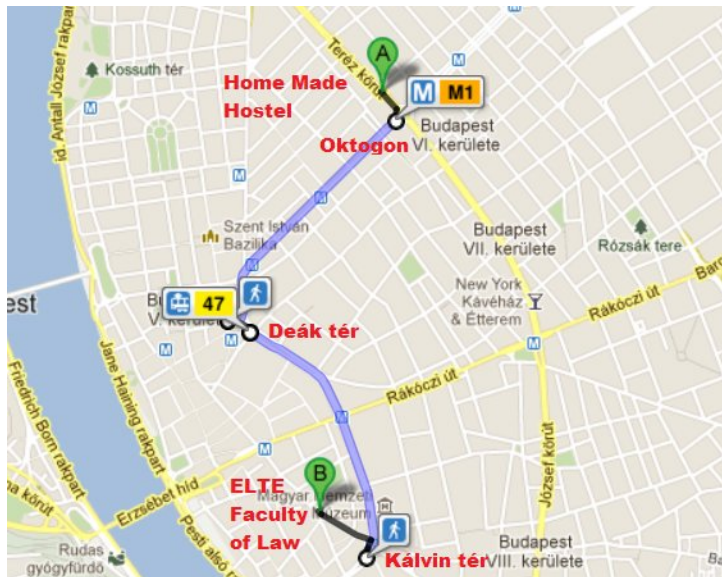

3. Home Made Hostel: It's a bit further from ELTE Uni. (by taking the tram or the metro, it'll take around fifteen minutes to get to ELTE Uni.).

<http://www.homemadehostel.com/>

Address: 22. Teréz körút, 1066 Budapest, Hungary

E-mail: info@homemadehostel.com