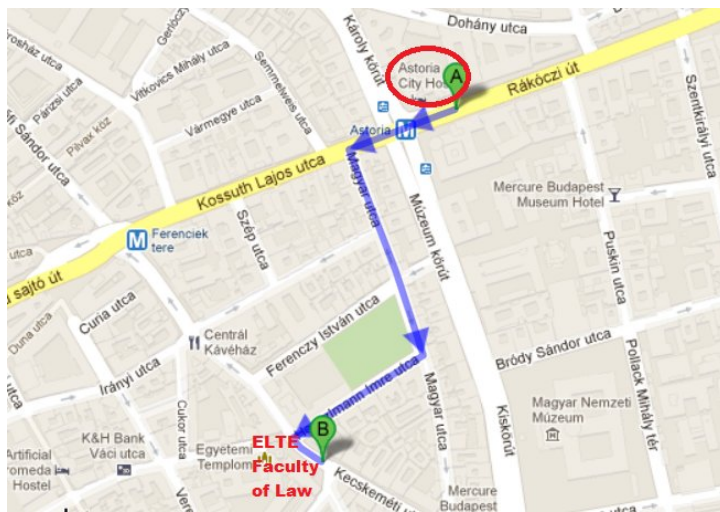

To get to ELTE University Faculty of Law, take tram 47 or 49 (towards Deák Ferenc tér) and get off at Kálvin tér station (2nd station from Hotel Gellert).

2. DANUBIUS HOTEL ASTORIA

http://www.danubiushotels.hu/hu/szallodak/magyarorszag/budapest/danubius_hotel_astoria

Budapest Hostels

1. Maverick Hostel: It's a five minutes walk from ELTE Uni.

http://www.maverickhostel.com/en/contact_us.php

Address: 2. Ferenciek tere, 1053 Budapest, Hungary

E-mail: reservation@maverickhostel.com

2. Astoria City Hostel: It's a five minutes walk from ELTE Uni.

<http://astoriacityhostel.com/>

Address: 4. Rákóczi út, 1072 Budapest, Hungary

E-mail: staff@astoriacityhostel.com

3. Home Made Hostel: It's a bit further from ELTE Uni. (by taking the tram or the metro, it'll take around fifteen minutes to get to ELTE Uni.).