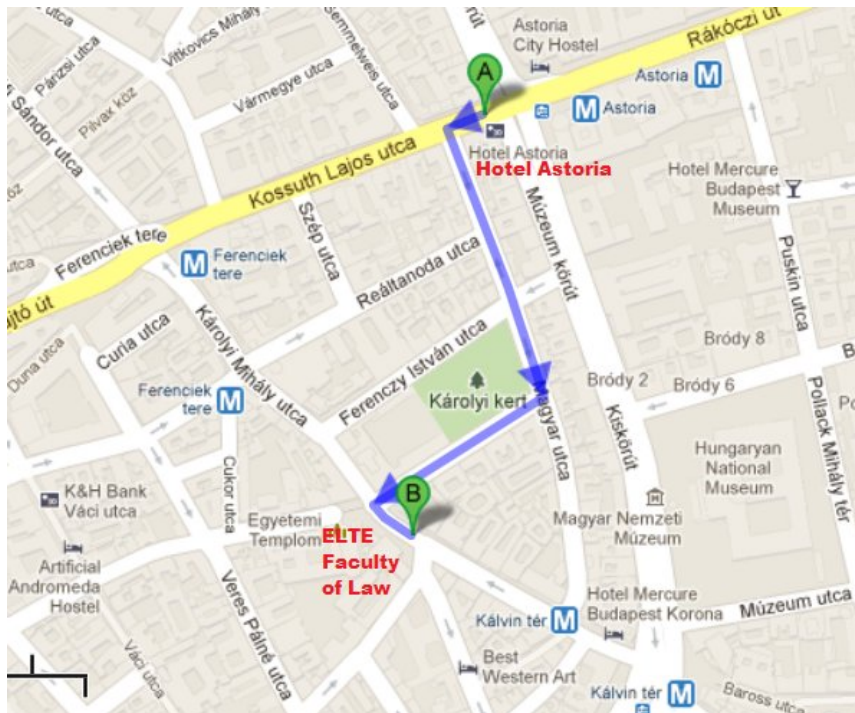

This hotel is a five minutes walk from ELTE University.

3. HOTEL ERZSÉBET CITY CENTER

<http://www.danubiushotels.hu/hu/szallodak/magyarorszag/budapest/hotel_ersebet_city_center/>

Address: 11-15. Károlyi Mihály utca, 1053 Budapest, Hungary

GPS Coordinates: N 47°29'47" E 19°3'19"

Reservation phone: +36 1 889 3746

Reservation fax: +36 1 889 3763

E-mail: ersebet.reservation@danubiushotels.com